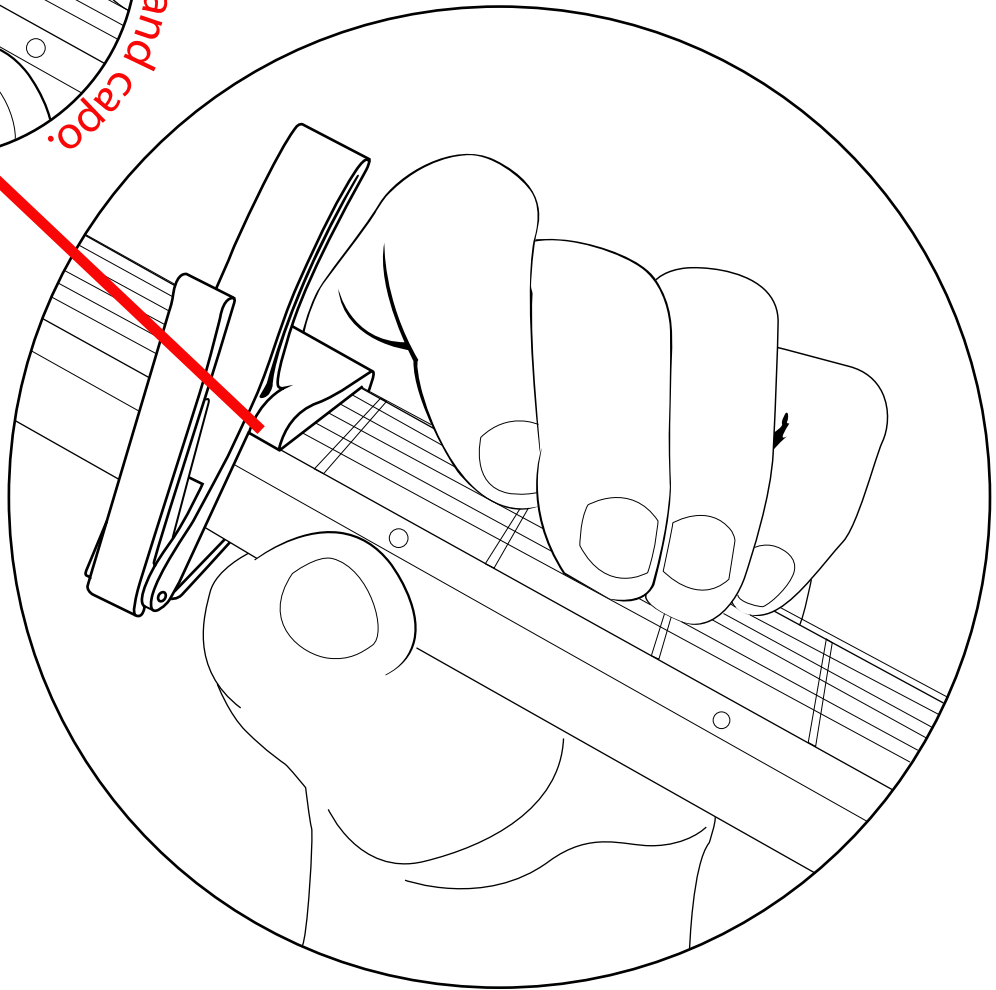

Offset design allows extra room between thumb and capo.

	MODEL		COMPANY	
	Ultra Capo		 GROVER®	
www.grotr.com				